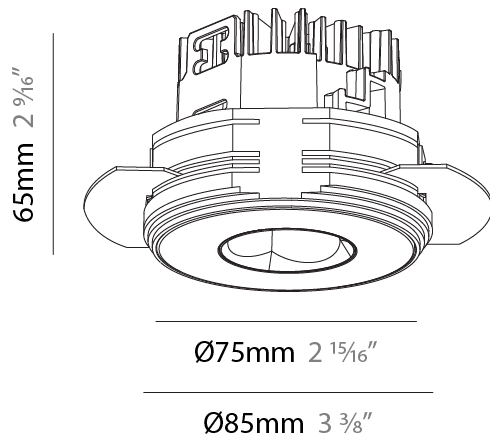

PHYSICAL

Shape: Round
Diameter (mm): 75
Diameter (in): 2 15/16
Height (mm): 65
Height (in): 2 9/16
Ceiling Thickness (mm): 10 / 12.5 / 15 / 25
Ceiling Thickness (in): 3/8 or 1/2 or 9/16 or 1
Min. Recessing Depth (mm): 70
Min. Recessing Depth (in): 2 3/4
Light Distribution: Direct
Diffuser: Lens Pack - Spread Lens / Linear Spread Lens / Honeycomb Louver
Fixture Finish: SSR / BKV / CWI / CRY / HAB / LAG / UFT / ITA / RUA / RUR / MIC / FTG / MYG / TWT / LOD / PUS / FRO / FUP / KIA / POP / BLS / SPG / MEY / GOH / GUM / CHC / COM / ABZ / JAG / OBR / MOS / ROR
Fixture Material: Aluminum Die Cast
Cut-out Measurements: 68mm / 2 11/16" Diameter

ELECTRICAL

Lamp Type: LED (Zhaga Standard)
Input Wattage (W): 16
Total Output Wattage (W): 14.6
Dimming: Tri-Mode (Non-Dimming and Phase Dimming (120Vac only) and 0-10V Dimming)
Driver Included: No
Driver Location: Recessed Housing
Driver Type: Constant Current - Universal
Driver Class: Class 2
Input Voltage (V): 120 - 277
Constant Current (MA): 350

LED

Color Temperature (°K): 2700 / 3000 / 3500 / 4000
Max. Delivered Lumen (lm): 1067 / 1150 / 1217 / 1220
Nominal Lumen (lm): 1393 / 1501 / 1589 / 1592
CRI: >90 CRI
Lamp Life (hrs): 50000

OPTICAL

Reflector°: 14
Adjustability: Fixed

RATINGS AND CERTIFICATIONS

Certified By: Certified for North American Standards
IP rating: IP20