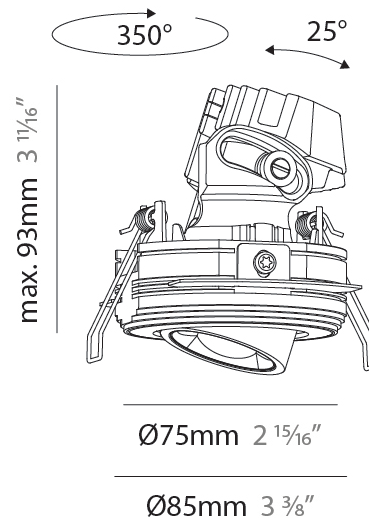

PHYSICAL

Shape: Round
Diameter (mm): 75
Diameter (in): 2 ¹⁵/₁₆
Height (mm): 93
Height (in): 3 ¹¹/₁₆
Ceiling Thickness (mm): 10 / 12.5 / 15 / 25
Ceiling Thickness (in): 3/8 or 1/2 or 9/16 or 1
Min. Recessing Depth (mm): 105
Min. Recessing Depth (in): 4 ¹/₈
Light Distribution: Direct
Diffuser: Lens Pack - Spread Lens / Linear Spread Lens / Honeycomb Louver
Fixture Finish: SSR / BKV / CWI / CRY / HAB / LAG / UFT / ITA / RUA / RUR / MIC / FTG / MYG / TWT / LOD / PUS / FRO / FUP / KIA / POP / BLS / SPG / MEY / GOH / GUM / CHC / COM / ABZ / JAG / OBR / MOS / ROR
Fixture Material: Aluminum Die Cast
Cut-out Measurements: D. 86mm / 3 3/8"

ELECTRICAL

Lamp Type: LED (Zhaga Standard)
Input Wattage (W): 16
Total Output Wattage (W): 14.6
Dimming: Tri-Mode (Non-Dimming and Phase Dimming (120Vac only) and 0-10V Dimming)
Driver Included: No
Driver Location: Recessed Housing
Driver Type: Constant Current - Universal
Driver Class: Class 2
Input Voltage (V): 120 - 277
Constant Current (MA): 350

LED

Number of LEDs: 1
Color Temperature (°K): 2700 / 3000 / 3500 / 4000
Max. Delivered Lumen (lm): 1464 / 1556 / 1630 / 1645
Nominal Lumen (lm): 1566 / 1665 / 1743 / 1759
CRI: >90 CRI
Lamp Life (hrs): 50000

OPTICAL

Reflector: 60
Adjustability: Rotational 350° / Tilt 25°

RATINGS AND CERTIFICATIONS

Certified By: Certified for North American Standards
IP rating: IP20