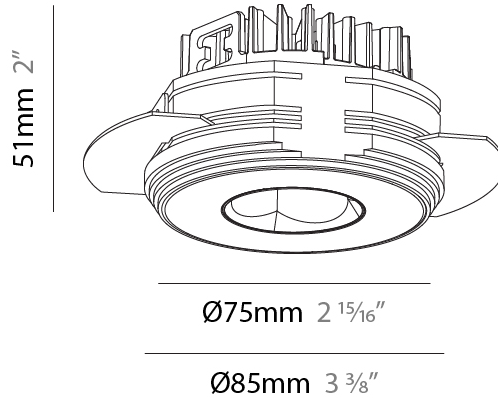

PHYSICAL

Shape: Round
Diameter (mm): 75
Diameter (in): 2 15/16
Height (mm): 51
Height (in): 2
Ceiling Thickness (mm): 10 / 12.5 / 15 / 25
Ceiling Thickness (in): 3/8 or 1/2 or 9/16 or 1
Min. Recessing Depth (mm): 60
Min. Recessing Depth (in): 2 3/8
Light Distribution: Direct
Diffuser: Lens Pack - Spread Lens / Linear Spread Lens / Honeycomb Louver
Fixture Finish: SSR / BKV / CWI / CRY / HAB / LAG / UFT / ITA / RUA / RUR / MIC / FTG / MYG / TWT / LOD / PUS / FRO / FUP / KIA / POP / BLS / SPG / MEY / GOH / GUM / CHC / COM / ABZ / JAG / OBR / MOS / ROR
Fixture Material: Aluminum Die Cast
Cut-out Measurements: 68mm / 2 11/16" Diameter

ELECTRICAL

Lamp Type: LED (Zhaga Standard)
Input Wattage (W): 15
Total Output Wattage (W): 13.6
Dimming: Tri-Mode (Non-Dimming and Phase Dimming (120Vac only) and 0-10V Dimming)
Driver Included: No
Driver Location: Recessed Housing
Driver Type: Constant Current - Universal
Driver Class: Class 2
Input Voltage (V): 120 - 277
Constant Current (MA): 350

LED

Color Temperature (°K): 2700 / 3000 / 3500 / 4000
Max. Delivered Lumen (lm): 1375 / 1462 / 1531 / 1545
Nominal Lumen (lm): 1566 / 1665 / 1743 / 1759
CRI: >90 CRI
Lamp Life (hrs): 50000

OPTICAL

Reflector: 50
Adjustability: Fixed

RATINGS AND CERTIFICATIONS

Certified By: Certified for North American Standards
IP rating: IP20