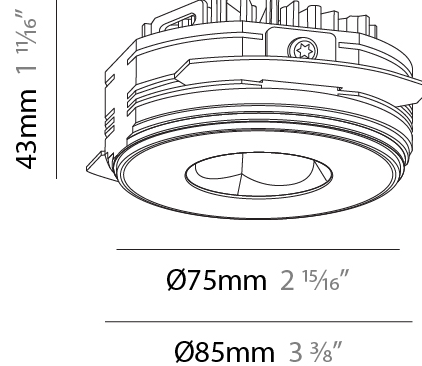

Series: Oiko Pro
Subseries: Oiko Pro Round
Brand: Prolicht
Division: Architectural
Mounting Type: Trimless
Mounting Location: Ceiling
Subcategory: Downlight

PHYSICAL

Shape: Round
Diameter (mm): 75
Diameter (in): 2 15/16
Height (mm): 43
Height (in): 1 11/16
Ceiling Thickness (mm): 10 / 12.5 / 15 / 25
Ceiling Thickness (in): 3/8 or 1/2 or 9/16 or 1
Min. Recessing Depth (mm): 50
Min. Recessing Depth (in): 1 15/16
Light Distribution: Direct
Diffuser: Lens Pack - Spread Lens / Linear Spread Lens / Honeycomb Louver
Fixture Finish: SSR / BKV / CWI / CRY / HAB / LAG / UFT / ITA / RUA / RUR / MIC / FTG / MYG / TWT / LOD / PUS / FRO / FUP / KIA / POP / BLS / SPG / MEY / GOH / GUM / CHC / COM / ABZ / JAG / OBR / MOS / ROR
Fixture Material: Aluminum Die Cast
Cut-out Measurements: 86mm / 2 11/16" Diameter

ELECTRICAL

Lamp Type: LED (Zhaga Standard)
Input Wattage (W): 14
Total Output Wattage (W): 12.7
Dimming: Dali Dimming
Driver Included: No
Driver Location: Recessed Housing
Driver Type: Constant Current - Universal (120Vac only for DALI driver)
Driver Class: Class 2
Input Voltage (V): 120 - 277
Constant Current (MA): 700

LED

Color Temperature (°K): 2700-6500 Tunable White
Max. Delivered Lumen (lm): 1381
Nominal Lumen (lm): 1460
CRI: >90 CRI
Lamp Life (hrs): 50000
Special LEDs offerings: Tunable White

OPTICAL

Reflector°: 62
Adjustability: Fixed

RATINGS AND CERTIFICATIONS

Certified By: Certified for North American Standards
IP rating: IP20