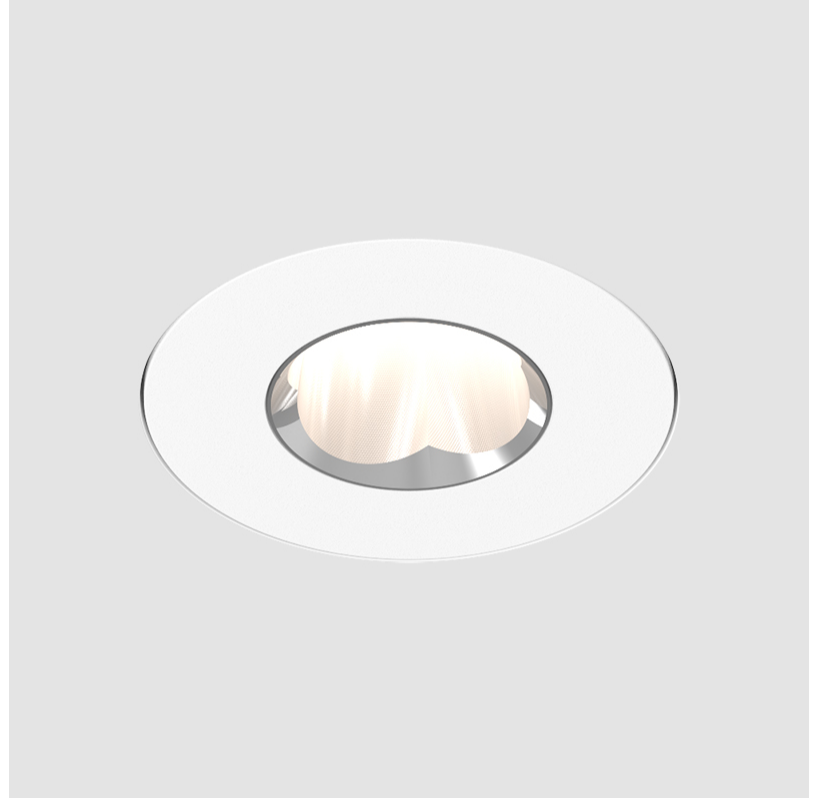

GENERAL

Series: Oiko Pro
Subseries: Oiko Pro Round
Brand: Prolicht
Division: Architectural
Mounting Type: Trimless
Mounting Location: Ceiling
Subcategory: Downlight

PHYSICAL

Shape: Round
Diameter (mm): 75
Diameter (in): 2 15/16
Height (mm): 65
Height (in): 2 9/16
Ceiling Thickness (mm): 10 / 12.5 / 15 / 25
Ceiling Thickness (in): 3/8 or 1/2 or 9/16 or 1
Min. Recessing Depth (mm): 70
Min. Recessing Depth (in): 2 3/4
Light Distribution: Direct
Diffuser: Lens Pack - Spread Lens / Linear Spread Lens / Honeycomb Louver
Fixture Finish: SSR / BKV / CWI / CRY / HAB / LAG / UFT / ITA / RUA / RUR / MIC / FTG / MYG / TWT / LOD / PUS / FRO / FUP / KIA / POP / BLS / SPG / MEY / GOH / GUM / CHC / COM / ABZ / JAG / OBR / MOS / ROR
Fixture Material: Aluminum Die Cast
Cut-out Measurements: 86mm / 2 11/16" Diameter

ELECTRICAL

Lamp Type: LED (Zhaga Standard)
Input Wattage (W): 14
Total Output Wattage (W): 12.7
Dimming: Dali Dimming
Driver Included: No
Driver Location: Recessed Housing
Driver Type: Constant Current - Universal (120Vac only for DALI driver)
Driver Class: Class 2
Input Voltage (V): 120 - 277
Constant Current (MA): 700

LED

Color Temperature (°K): 2700-6500 Tunable White
Max. Delivered Lumen (lm): 1129
Nominal Lumen (lm): 1460
CRI: >90 CRI
Lamp Life (hrs): 50000
Special LEDs offerings: Tunable White

OPTICAL

Reflector°: 36
Adjustability: Fixed

RATINGS AND CERTIFICATIONS

Certified By: Certified for North American Standards
IP rating: IP20