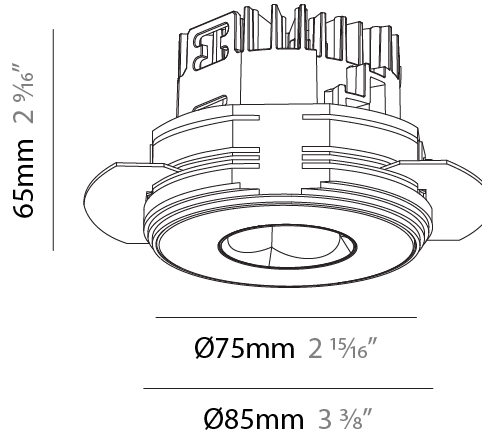

GENERAL

Series: Oiko Pro
Subseries: Oiko Pro Round
Brand: Prolicht
Division: Architectural
Mounting Type: Trimless
Mounting Location: Ceiling
Subcategory: Downlight

PHYSICAL

Shape: Round
Diameter (mm): 75
Diameter (in): 2 15/16
Height (mm): 65
Height (in): 2 9/16
Ceiling Thickness (mm): 10 / 12.5 / 15 / 25
Ceiling Thickness (in): 3/8 or 1/2 or 9/16 or 1
Min. Recessing Depth (mm): 70
Min. Recessing Depth (in): 2 3/4
Light Distribution: Direct
Diffuser: Lens Pack - Spread Lens / Linear Spread Lens / Honeycomb Louver
Fixture Finish: SSR / BKV / CWI / CRY / HAB / LAG / UFT / ITA / RUA / RUR / MIC / FTG / MYG / TWT / LOD / PUS / FRO / FUP / KIA / POP / BLS / SPG / MEY / GOH / GUM / CHC / COM / ABZ / JAG / OBR / MOS / ROR
Fixture Material: Aluminum Die Cast
Cut-out Measurements: 86mm / 2 11/16" Diameter

ELECTRICAL

Lamp Type: LED (Zhaga Standard)
Input Wattage (W): 14
Total Output Wattage (W): 12.7
Dimming: Dali Dimming
Driver Included: No
Driver Location: Recessed Housing
Driver Type: Constant Current - Universal (120Vac only for DALI driver)
Driver Class: Class 2
Input Voltage (V): 120 - 277
Constant Current (MA): 700

LED

Color Temperature (°K): 2700-6500 Tunable White
Max. Delivered Lumen (lm): 1129
Nominal Lumen (lm): 1460
CRI: >90 CRI
Lamp Life (hrs): 50000
Special LEDs offerings: Tunable White

OPTICAL

Reflector°: 36
Adjustability: Fixed

RATINGS AND CERTIFICATIONS

Certified By: Certified for North American Standards
IP rating: IP20