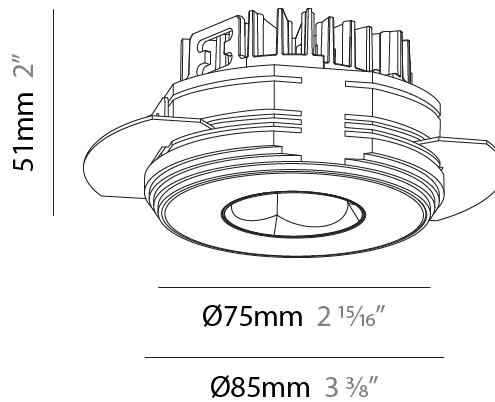

GENERAL

Series: Oiko Pro
Subseries: Oiko Pro Round
Brand: Prolicht
Division: Architectural
Mounting Type: Trimless
Mounting Location: Ceiling
Subcategory: Downlight

PHYSICAL

Shape: Round
Diameter (mm): 75
Diameter (in): 2 ¹⁵/₁₆
Height (mm): 51
Height (in): 2
Ceiling Thickness (mm): 10 / 12.5 / 15 / 25
Ceiling Thickness (in): 3/8 or 1/2 or 9/16 or 1
Min. Recessing Depth (mm): 55
Min. Recessing Depth (in): 2 ³/₁₆
Light Distribution: Direct
Diffuser: Lens Pack - Spread Lens / Linear Spread Lens / Honeycomb Louver
Fixture Finish: SSR / BKV / CWI / CRY / HAB / LAG / UFT / ITA / RUA / RUR / MIC / FTG / MYG / TWT / LOD / PUS / FRO / FUP / KIA / POP / BLS / SPG / MEY / GOH / GUM / CHC / COM / ABZ / JAG / OBR / MOS / ROR
Fixture Material: Aluminum Die Cast
Cut-out Measurements: 86mm / 2 11/16" Diameter

ELECTRICAL

Lamp Type: LED (Zhaga Standard)
Input Wattage (W): 14
Total Output Wattage (W): 12.7
Dimming: Dali Dimming
Driver Included: No
Driver Location: Recessed Housing
Driver Type: Constant Current - Universal (120Vac only for DALI driver)
Driver Class: Class 2
Input Voltage (V): 120 - 277
Constant Current (MA): 700

LED

Color Temperature (°K): 2700-6500 Tunable White
Max. Delivered Lumen (lm): 1240
Nominal Lumen (lm): 1460
CRI: >90 CRI
Lamp Life (hrs): 50000
Special LEDs offerings: Tunable White

OPTICAL

Reflector°: 52
Adjustability: Fixed

RATINGS AND CERTIFICATIONS

Certified By: Certified for North American Standards
IP rating: IP20