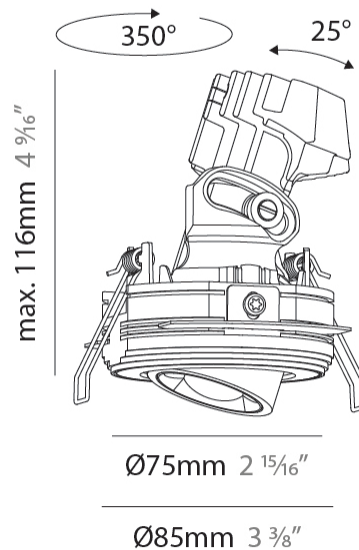

GENERAL

Series: Oiko Pro
Subseries: Oiko Pro Adjustable
Brand: Prolicht
Division: Architectural
Mounting Type: Trimless
Mounting Location: Ceiling
Subcategory: Downlight

PHYSICAL

Shape: Round
Diameter (mm): 75
Diameter (in): 2 ¹⁵/₁₆
Height (mm): 116
Height (in): 4 ⁹/₁₆
Ceiling Thickness (mm): 10 / 12.5 / 15 / 25
Ceiling Thickness (in): 3/8 or 1/2 or 9/16 or 1
Min. Recessing Depth (mm): 125
Min. Recessing Depth (in): 4 ¹⁵/₁₆
Light Distribution: Direct
Fixture Finish: SSR / BKV / CWI / CRY / HAB / LAG / UFT / ITA / RUA / RUR / MIC / FTG / MYG / TWT / LOD / PUS / FRO / FUP / KIA / POP / BLS / SPG / MEY / GOH / GUM / CHC / COM / ABZ / JAG / OBR / MOS / ROR
Fixture Material: Aluminum Die Cast
Cut-out Measurements: D. 86mm / 3 3/8"

ELECTRICAL

Lamp Type: LED (Zhaga Standard)
Input Wattage (W): 16
Total Output Wattage (W): 14.6
Dimming: Tri-Mode (Non-Dimming and Phase Dimming (120Vac only) and 0-10V Dimming)
Driver Included: No
Driver Location: Recessed Housing
Driver Type: Constant Current - Universal
Driver Class: Class 2
Input Voltage (V): 120 - 277
Constant Current (MA): 350

LED

Number of LEDs: 1
Color Temperature (°K): 2700 / 3000 / 3500 / 4000
Max. Delivered Lumen (lm): 1067 / 1150 / 1217 / 1220
Nominal Lumen (lm): 1393 / 1501 / 1589 / 1592
CRI: >90 CRI
Lamp Life (hrs): 50000

OPTICAL

Reflector°: 14
Adjustability: Rotational 350° / Tilt 25°

RATINGS AND CERTIFICATIONS

Certified By: Certified for North American Standards
IP rating: IP20