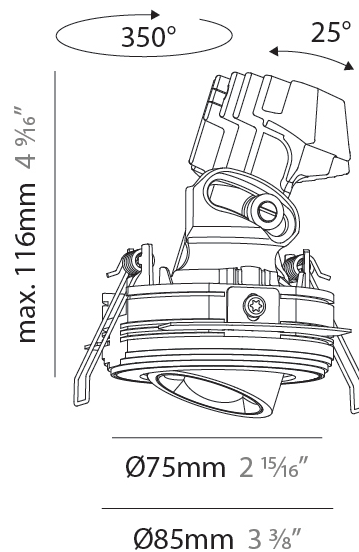

PHYSICAL

Shape: Round
Diameter (mm): 75
Diameter (in): 2 ¹⁵/₁₆
Height (mm): 116
Height (in): 4 ⁹/₁₆
Ceiling Thickness (mm): 10 / 12.5 / 15 / 25
Ceiling Thickness (in): 3/8 or 1/2 or 9/16 or 1
Min. Recessing Depth (mm): 125
Min. Recessing Depth (in): 4 ¹⁵/₁₆
Light Distribution: Direct
Diffuser: Lens Pack - Spread Lens / Linear Spread Lens / Honeycomb Louver
Fixture Finish: SSR / BKV / CWI / CRY / HAB / LAG / UFT / ITA / RUA / RUR / MIC / FTG / MYG / TWT / LOD / PUS / FRO / FUP / KIA / POP / BLS / SPG / MEY / GOH / GUM / CHC / COM / ABZ / JAG / OBR / MOS / ROR
Fixture Material: Aluminum Die Cast
Cut-out Measurements: D. 86mm / 3 3/8"

ELECTRICAL

Lamp Type: LED (Zhaga Standard)
Input Wattage (W): 14
Total Output Wattage (W): 12.7
Dimming: Dali Dimming
Driver Included: No
Driver Location: Recessed Housing
Driver Type: Constant Current - Universal (120Vac only for DALI driver)
Driver Class: Class 2
Input Voltage (V): 120 - 277
Constant Current (MA): 700

LED

Number of LEDs: 1
Color Temperature (°K): 2700-6500 Tunable White
Max. Delivered Lumen (lm): 1129
Nominal Lumen (lm): 1460
CRI: >90 CRI
Lamp Life (hrs): 50000
Special LEDs offerings: Tunable White

OPTICAL

Reflector°: 36
Adjustability: Rotational 350° / Tilt 25°

RATINGS AND CERTIFICATIONS

Certified By: Certified for North American Standards
IP rating: IP20